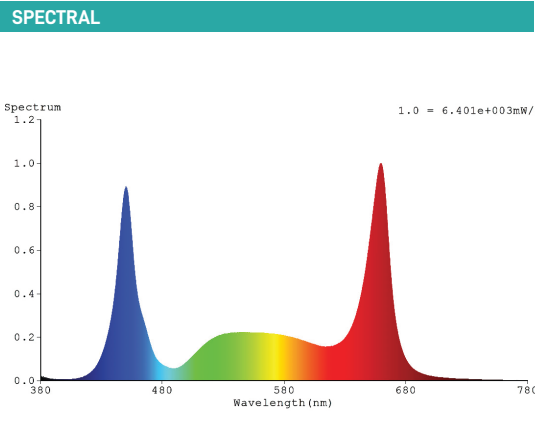

ILAR-01477

REFERENCE	
Power	800W
Dimmable	0-10V
Input Voltage	AC100-277V, 50/60Hz
System Efficacy	2.7umol/J
PPF Output	2160 umol/s
Beam Angle	140°
Net Weight	8.90 kg
Product Dimension	L664 x W260 x H79mm
IP RATING	IP65
CERTIFICATE	CE, ROHS
Class	Class I
Power Factor	0.9