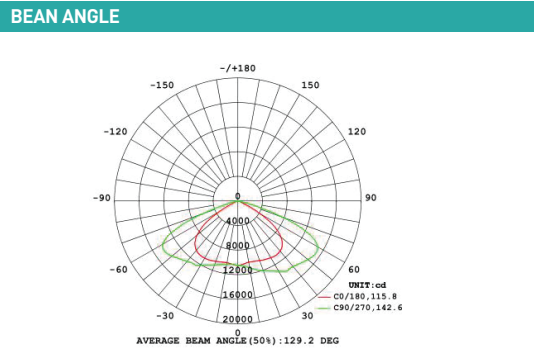

ILAR-01477

REFERENCE	
Power	800W
Dimmable	0-10V
Input Voltage	AC100-277V, 50/60Hz
System Efficacy	2.7umol/J
PPF Output	2160 umol/s
Beam Angle	140°
Net Weight	8.90 kg
Product Dimension	L664 x W260 x H79mm
IP RATING	IP65
CERTIFICATE	CE, ROHS
Class	Class I
Power Factor	0.9