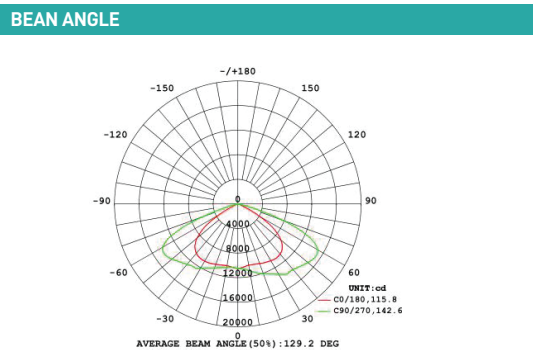

ILAR-01476

REFERENCE	
Power	400W
Dimmable	0-10V
Input Voltage	AC100-277V, 50/60Hz
System Efficacy	2.6 umol/J
PPF Output	1040 umol/s
Beam Angle	110°
Net Weight	4.90 kg
Product Dimension	L340 x W260 x H79mm
IP RATING	IP65
CERTIFICATE	CE, ROHS
Class	Class I
Power Factor	0.9