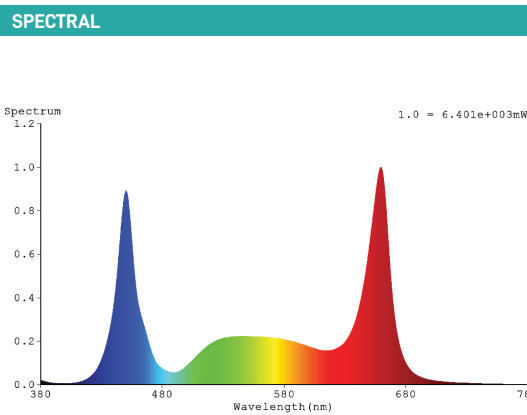

ILAR-01476

REFERENCE	
Power	400W
Dimmable	0-10V
Input Voltage	AC100-277V, 50/60Hz
System Efficacy	2.6 umol/J
PPF Output	1040 umol/s
Beam Angle	110°
Net Weight	4.90 kg
Product Dimension	L340 x W260 x H79mm
IP RATING	IP65
CERTIFICATE	CE, ROHS
Class	Class I
Power Factor	0.9