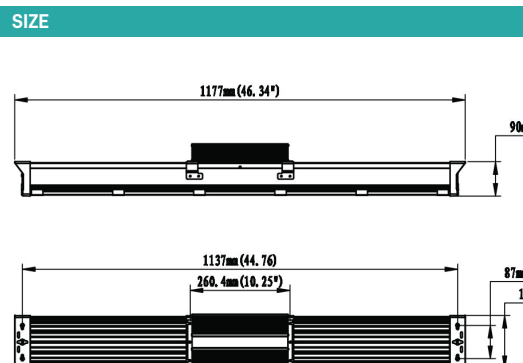

### ILAR-01474

REFERENCE	
Power	300W
Dimmable	0-10V
Input Voltage	AC100-277V, 50/60Hz
System Efficacy	2.0umol/J
PPF Output	1200umol/s
Beam Angle	120°
Net Weight	11.6 kg
Product Dimension	L1177 x W145 x H136mm
IP RATING	IP65
CERTIFICATE	CE, ROHS
Class	Class I
Power Factor	0.9