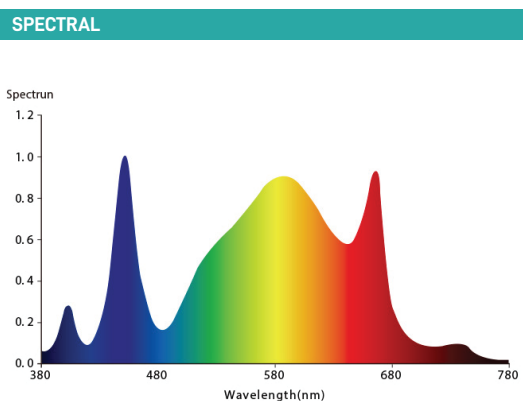

## 300W

A Horti Master 1 é excelente para cannabis, mas também é usado para floricultura, folhas verdes e outras culturas de iluminação superior

*Horti Master 1 is excellent for cannabis, but is also used for floriculture, leafy greens and other top lighting crops.*

### ILAR-01474

REFERENCE	
Power	300W
Dimmable	0-10V
Input Voltage	AC100-277V, 50/60Hz
System Efficacy	2.0umol/J
PPF Output	1200umol/s
Beam Angle	120°
Net Weight	11.6 kg
Product Dimension	L1177 x W145 x H136mm
IP RATING	IP65
CERTIFICATE	CE, ROHS
Class	Class I
Power Factor	0.9