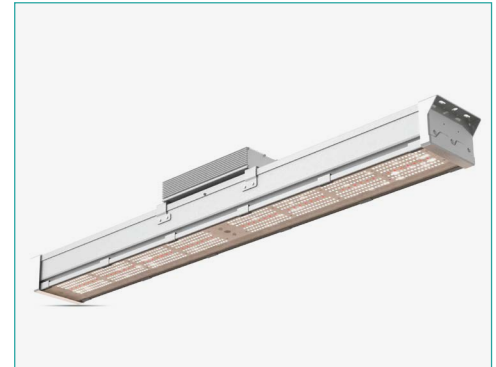

## 300W

A Horti Master 1 é excelente para cannabis, mas também é usado para floricultura, folhas verdes e outras culturas de iluminação superior

*Horti Master 1 is excellent for cannabis, but is also used for floriculture, leafy greens and other top lighting crops.*

### ILAR-01474

REFERENCE	
Power	300W
Dimmable	0-10V
Input Voltage	AC100-277V, 50/60Hz
System Efficacy	2.0umol/J
PPF Output	1200umol/s
Beam Angle	120°
Net Weight	11.6 kg
Product Dimension	L1177 x W145 x H136mm
IP RATING	IP65
CERTIFICATE	CE, ROHS
Class	Class I
Power Factor	0.9