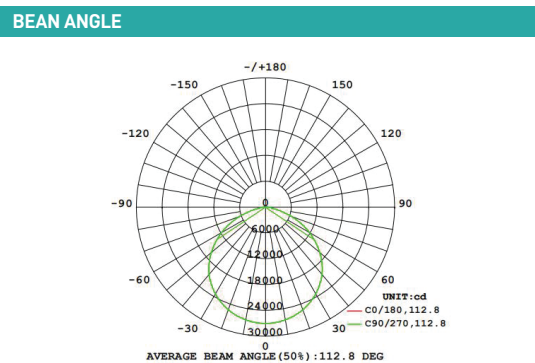

### ILAR-01474

REFERENCE	
Power	300W
Dimmable	0-10V
Input Voltage	AC100-277V, 50/60Hz
System Efficacy	2.0umol/J
PPF Output	1200umol/s
Beam Angle	120°
Net Weight	11.6 kg
Product Dimension	L1177 x W145 x H136mm
IP RATING	IP65
CERTIFICATE	CE, ROHS
Class	Class I
Power Factor	0.9