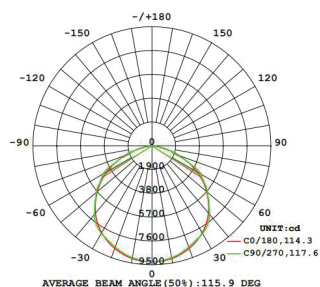

TECHNICAL INFORMATIONS

HORTI SLIM MASTER MAX

200W

O Horti Slim Master é adequado para as fases de floração e vegetativa. Um sistema de refrigeração passivo. Adequado para soluções de iluminação de topo ou moldura.

The Horti Slim Master is suitable for flowering and vegetative stages. A passive cooling system. Suitable for frame or top lighting solutions.

El Horti Slim Master es adecuado para etapas de floración y vegetativa. Un sistema de enfriamiento pasivo. Adecuado para soluciones de iluminación de marco o superior.

ILAR-01472

REFERENCE

Power	200W
Lighting Efficiency	2.5 umol/J
Spectrum	Shineon/Sunlike/WR
PPF	500 umol/s
Input Voltage	100-277VAC; 50/60Hz
Protection Class	IP65
Certificate	CE, ROHS
Inntelligent Control	0-10V
Chip	Shineon/Seoul/Nichia+Prolight
Driver	Sosen,Moso optional
Working Temperature	0°C~40°C
Net Weight	3.8 kg
Size	L 1148 x W 174 x H 62mm

SPECTRAL

BEAN ANGLE

SIZE

Designed by Aronlight in Portugal. Made in PRC