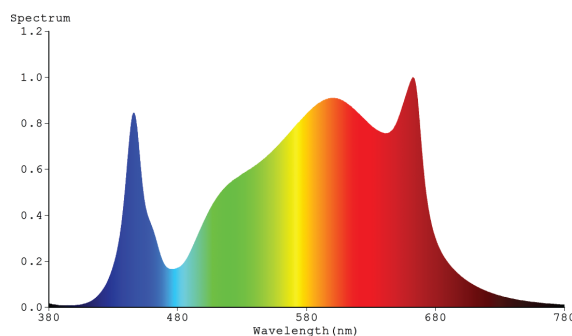

TECHNICAL INFORMATIONS

HORTI SLIM MASTER MAX

200W

O Horti Slim Master é adequado para as fases de floração e vegetativa. Um sistema de refrigeração passivo. Adequado para soluções de iluminação de topo ou moldura.

The Horti Slim Master is suitable for flowering and vegetative stages. A passive cooling system. Suitable for frame or top lighting solutions.

El Horti Slim Master es adecuado para etapas de floración y vegetativa. Un sistema de enfriamiento pasivo. Adecuado para soluciones de iluminación de marco o superior.

ILAR-01472

REFERENCE

Power	200W
Lighting Efficiency	2.5 umol/J
Spectrum	Shineon/Sunlike/WR
PPF	500 umol/s
Input Voltage	100-277VAC; 50/60Hz
Protection Class	IP65
Certificate	CE, ROHS
Inntelligent Control	0-10V
Chip	Shineon/Seoul/Nichia+Prolight
Driver	Sosen,Moso optional
Working Temperature	0°C~40°C
Net Weight	3.8 kg
Size	L 1148 x W 174 x H 62mm

SPECTRAL

BEAN ANGLE

SIZE

Designed by Aronlight in Portugal. Made in PRC