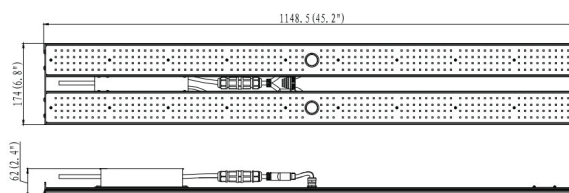

SIZE

Designed by Aronlight in Portugal. Made in PRC