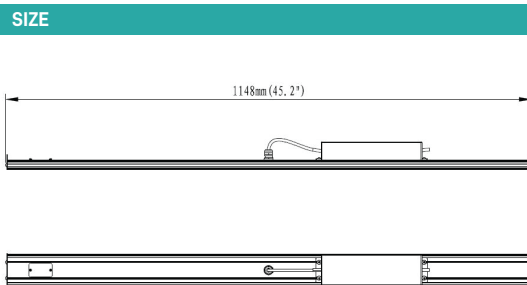

### ILAR-01471

REFERENCE	
Power	150W
Lighting Efficiency	2.0umol/J (±5%)
Spectrum	Shineon/Sunlike/WR
PPF	300 umol/s (±5%)
Input Voltage	100-277VAC; 50/60Hz
Protection Class	IP65
Certificate	CE, ROHS
Inntelligent Control	0-10V
Chip	Shineon/Seoul/Nichia+Prolight
Driver	Sosen,Moso optional
Working Temperature	0°C~40°C
Net Weight	2.1 kg
Size	L 1148 x W 72 x H 60.4mm