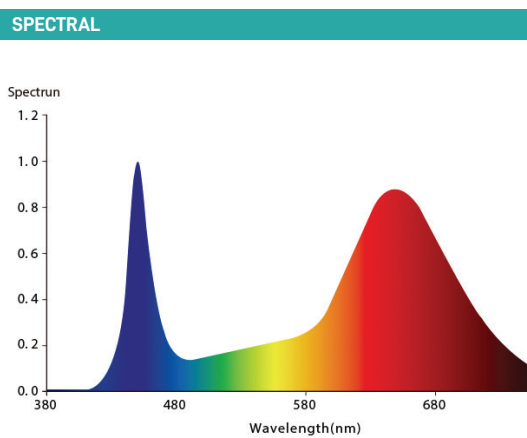

### ILAR-01471

REFERENCE	
Power	150W
Lighting Efficiency	2.0umol/J (±5%)
Spectrum	Shineon/Sunlike/WR
PPF	300 umol/s (±5%)
Input Voltage	100-277VAC; 50/60Hz
Protection Class	IP65
Certificate	CE, ROHS
Inntelligent Control	0-10V
Chip	Shineon/Seoul/Nichia+Prolight
Driver	Sosen,Moso optional
Working Temperature	0°C~40°C
Net Weight	2.1 kg
Size	L 1148 x W 72 x H 60.4mm