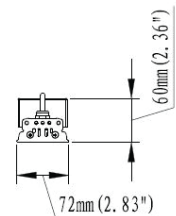

### ILAR-01471

REFERENCE	
Power	150W
Lighting Efficiency	2.0umol/J (±5%)
Spectrum	Shineon/Sunlike/WR
PPF	300 umol/s (±5%)
Input Voltage	100-277VAC; 50/60Hz
Protection Class	IP65
Certificate	CE, ROHS
Inntelligent Control	0-10V
Chip	Shineon/Seoul/Nichia+Prolight
Driver	Sosen,Moso optional
Working Temperature	0°C~40°C
Net Weight	2.1 kg
Size	L 1148 x W 72 x H 60.4mm