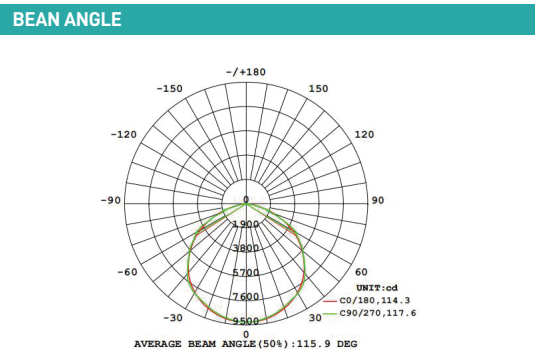

### ILAR-01471

REFERENCE	
Power	150W
Lighting Efficiency	2.0umol/J (±5%)
Spectrum	Shineon/Sunlike/WR
PPF	300 umol/s (±5%)
Input Voltage	100-277VAC; 50/60Hz
Protection Class	IP65
Certificate	CE, ROHS
Inntelligent Control	0-10V
Chip	Shineon/Seoul/Nichia+Prolight
Driver	Sosen,Moso optional
Working Temperature	0°C~40°C
Net Weight	2.1 kg
Size	L 1148 x W 72 x H 60.4mm