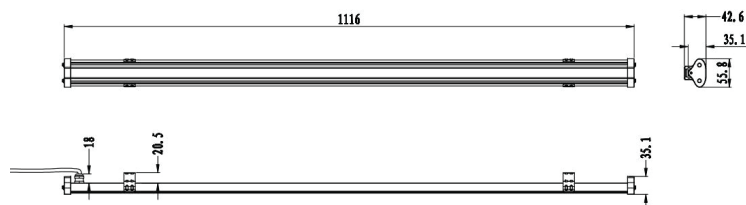

SIZE

Designed by Aronlight in Portugal. Made in PRC