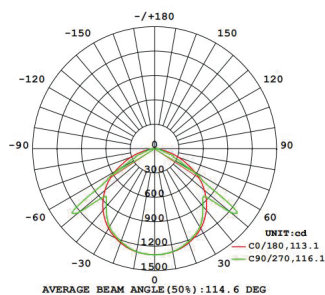

#### REFERENCE

Power	20W
Dimmable	1-10V/0-10V optional
Input Voltage	AC100-277V, 50/60Hz
System Efficacy	1.9 umol/J
PPF Output	57 umol/s
Net Weight	0.8kg
Product Dimension	L 1116 x W 55.8 x H 35mm
IP RATING	IP65
CERTIFICATE	CE, ETL, ROHS
Class	Class I
Power Factor	0.9

#### BEAM ANGLE