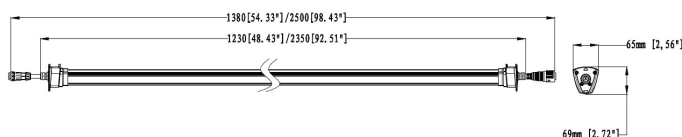

ILAR-01467

REFERENCE

Power	75W
Dimmable	NO
Input Voltage	AC100-277V, 50/60Hz
System Efficacy	2.1 umol/J
PPF Output	157.5 umol/s
Beam Angle	2x120°
Net Weight	1.5 kg
Product Dimension	L1380 x W65 x H69mm
IP RATING	IP65
CERTIFICATE	CE, ROHS
Class	Class I
Power Factor	0.9

SPECTRAL

BEAM ANGLE

SIZE

Mounting

Designed by Aronlight in Portugal. Made in PRC