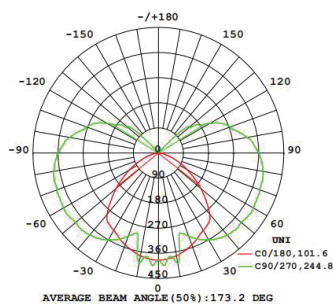

TECHNICAL INFORMATIONS

HORTI PRINCE

75W

Horti Prince é um sistema ideal de interiluminação, em casos que a luz só é acessível na parte mais alta da planta devido à densidade das folhas das plantas. A Horti prince fornece um ângulo de iluminação de 120° em ambos os lados entre a planta. O que distribui a luz de forma mais uniforme e aumenta o desenvolvimento das flores

ILAR-01467

REFERENCE

Power	75W
Dimmable	NO
Input Voltage	AC100-277V, 50/60Hz
System Efficacy	2.1 umol/J
PPF Output	157.5 umol/s
Beam Angle	2x120°
Net Weight	1.5 kg
Product Dimension	L1380 x W65 x H69mm
IP RATING	IP65
CERTIFICATE	CE, ROHS
Class	Class I
Power Factor	0.9

SPECTRAL

BEAM ANGLE

SIZE

Designed by Aronlight in Portugal. Made in PRC