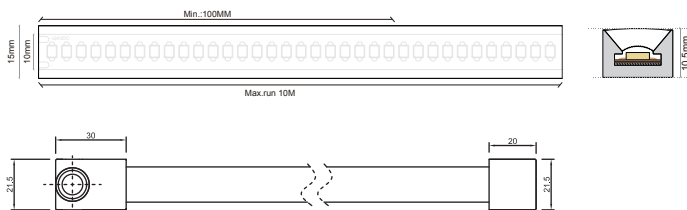

TECHNICAL INFORMATIONS

PISCINA IP68

15W RGB

ILAR-02333

GENERAL DATA

Type	LED ProStrip
Type LED	SMD 5050
Nominal Lifetime (EOL end of life)	30000H
Warranty	3 Years
Max Depth of Water	2 Meters

DIMENSION & WEIGHT

Length	5000mm
Width	15x10.5mm
Tape	3M
Cutting Segment	100mm

PHOTOMETRICAL DATA

Luminous Efficacy	525lm/m
LED/MT	96led/m
Beam Angle	120°
Colour Temperature	4000K
Colour Rendering Index	>90

ELECTRICAL AND OPERATING DATA

Type of Protection	IP68
--------------------	------

CERTIFICATIONS

CE	YES
ROHS	YES

SIZE

Designed by Aronlight in Portugal. Made in PRC