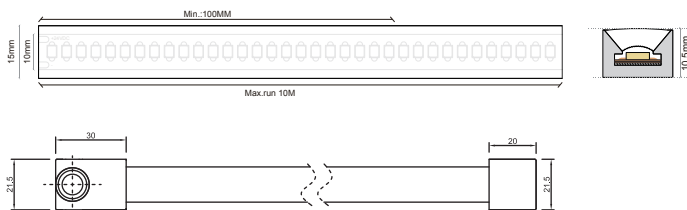

TECHNICAL INFORMATIONS

PISCINA IP68

10W 4000K

ILAR-02332

GENERAL DATA

Type	LED ProStrip
Type LED	SMD 2216
Nominal Lifetime (EOL end of life)	30000H
Warranty	3 Years
Max Depth of Water	2 Meters

DIMENSION & WEIGHT

Length	10000mm
Width	15x10.5mm
Tape	3M
Cutting Segment	100mm

PHOTOMETRICAL DATA

Luminous Efficacy	880lm/m
LED/MT	240led/m
Beam Angle	120°
Colour Temperature	4000K
Colour Rendering Index	>90

ELECTRICAL AND OPERATING DATA

Type of Protection	IP68
--------------------	------

CERTIFICATIONS

CE	YES
ROHS	YES

SIZE

Designed by Aronlight in Portugal. Made in PRC