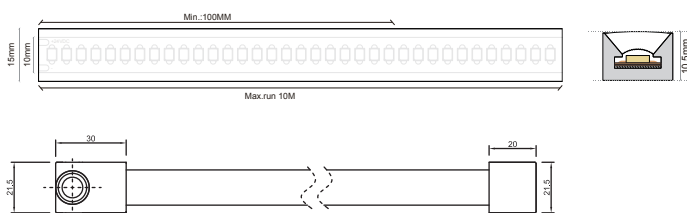

SIZE

Designed by Aronlight in Portugal. Made in PRC