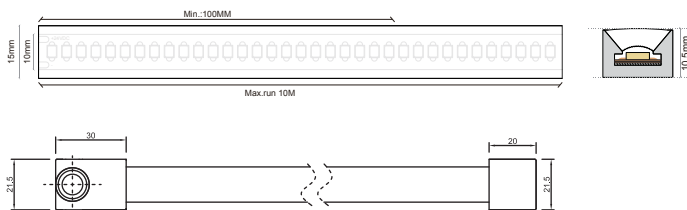

SIZE

Designed by Aronlight in Portugal. Made in PRC