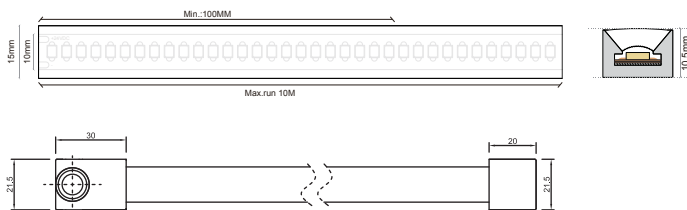

TECHNICAL INFORMATIONS

PISCINA IP68

10W 2700K

ILAR-02329

GENERAL DATA

Type	LED ProStrip
Type LED	SMD 2216
Nominal Lifetime (EOL end of life)	30000H
Warranty	3 Years
Max Depth of Water	2 Meters

DIMENSION & WEIGHT

Length	5000mm
Width	15x10.5mm
Tape	3M
Cutting Segment	100mm

PHOTOMETRICAL DATA

Luminous Efficacy	770lm/m
LED/MT	240led/m
Beam Angle	120°
Colour Temperature	2700K
Colour Rendering Index	>90

ELECTRICAL AND OPERATING DATA

Type of Protection	IP68
--------------------	------

CERTIFICATIONS

CE	YES
ROHS	YES

SIZE

Designed by Aronlight in Portugal. Made in PRC