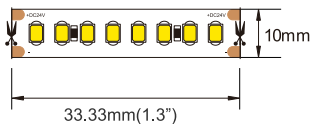

TECHNICAL INFORMATIONS

HIGH LUMEN IP67

22W 6000K

Linha de Fitas LED de 24V com um índice de reprodução cromática elevada, ideal para locais de exposição onde a qualidade de cor é um requisito determinante.

24V LED Strip line with a high color rendering index, ideal for exhibition venues where color quality is a determining requirement.

Línea de tira de LED de 24V con un índice de reproducción cromática elevado, ideal para lugares de exposición donde la calidad del color es un requisito determinante.

ILAR-01709

REFERENCE		DIMENSION & WEIGHT		PHOTOMETRICAL DATA	
Reference	ILAR-01709	Length	5000mm	Total Luminous Flux	2851lm/M
Type	LED ProStrip	Width	10mm	Luminous Efficacy	118~152lm/w
Type LED	SMD 2835	Tape	3M VHB	LED/MT	240LEDs/W
Nominal Lifetime (EOL end of life)	30000h	Cutting Segment	33.33mm	Beam Angle	120°
				Colour Temperature	6000K
				Colour Rendering Index	>90

ELECTRICAL AND OPERATING DATA		ENERGY LABEL & STANDARS		CERTIFICATIONS	
Power Rated	22W	Energy Label	A+	CE	YES
Equivalent Wattage	-	Type of Protection	IP67	ROHS	YES
Lamp Current	-			WARRANTY	2 YEARS
Voltage	24V				
Nominal Voltage	-				
Operating Frequency	-				
Power Factor	-				
Starting Time	-				
Warm - Up Time (60%)	-				
Operating Temperature	-20°C to +40°C				

SIZE

Designed by Aronlight in Portugal. Made in PRC