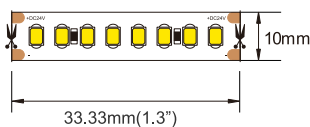

TECHNICAL INFORMATIONS

HIGH LUMEN IP20

22W 3000K

Linha de Fitas LED de 24V com um índice de reprodução cromática elevada, ideal para locais de exposição onde a qualidade de cor é um requisito determinante.

24V LED Strip line with a high color rendering index, ideal for exhibition venues where color quality is a determining requirement.

Línea de tira de LED de 24V con un índice de reproducción cromática elevado, ideal para lugares de exposición donde la calidad del color es un requisito determinante.

ILAR-01704

REFERENCE		DIMENSION & WEIGHT		PHOTOMETRICAL DATA	
Reference	ILAR-01704	Length	5000mm	Total Luminous Flux	2657lm/M
Type	LED ProStrip	Width	10mm	Luminous Efficacy	118~152lm/w
Type LED	SMD 2835	Tape	3M VHB	LED/MT	240LEDs/W
Nominal Lifetime (EOL end of life)	30000h	Cutting Segment	33.33mm	Beam Angle	120°
				Colour Temperature	3000K
				Colour Rendering Index	>90

ELECTRICAL AND OPERATING DATA		ENERGY LABEL & STANDARS		CERTIFICATIONS	
Power Rated	22W	Energy Label	A+	CE	YES
Equivalent Wattage	-	Type of Protection	IP20	ROHS	YES
Lamp Current	-			WARRANTY	2 YEARS
Voltage	24V				
Nominal Voltage	-				
Operating Frequency	-				
Power Factor	-				
Starting Time	-				
Warm - Up Time (60%)	-				
Operating Temperature	-20°C to +40°C				

SIZE

Designed by Aronlight in Portugal. Made in PRC