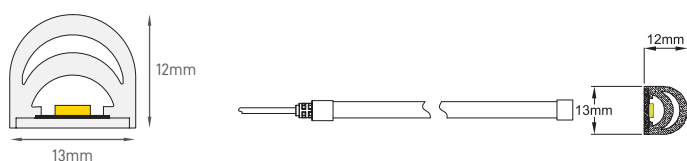

TECHNICAL INFORMATIONS

TUBO NEON 160°

10W 2400K

Linha de Fitas LED de 24V com um índice de reprodução cromática elevada, ideal para locais de exposição onde a qualidade de cor é um requisito determinante.

24V LED Strip line with a high color rendering index, ideal for exhibition venues where color quality is a determining requirement.

Línea de tira de LED de 24V con un índice de reproducción cromática elevado, ideal para lugares de exposición donde la calidad del color es un requisito determinante.

ILAR-01696

REFERENCE

Reference	ILAR-01696
Type	LED Tube
Type LED	SMD2835
Nominal Lifetime (EOL end of life)	30000h

DIMENSION & WEIGHT

Length	5000mm
Width	13x12mm
Tape	-
Cutting Segment	50mm

PHOTOMETRICAL DATA

Luminous Efficacy	714Lm/M
LED / MT	140LEDs/W
LM/W	71lm/W
Beam Angle	160°
Colour Temperature	2400K
Colour Rendering Index	>90

ELECTRICAL AND OPERATING DATA

Power Rated	10W
Equivalent Wattage	-
Lamp Current	-
Voltage	24V
Nominal Voltage	-
Operating Frequency	-
Power Factor	-
Starting Time	-
Warm - Up Time (60%)	-
Operating Temperature	-20°C to +40°C

ENERGY LABEL & STANDARS

Type of Protection	IP67

CERTIFICATIONS

CE	YES
ROHS	YES
WARRANTY	2 YEARS

SIZE

ACCESSORIES

Designed by Aronlight in Portugal. Made in PRC