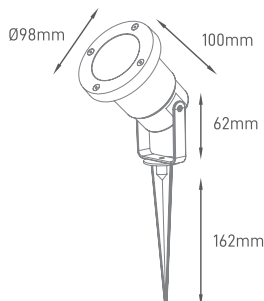

*Lamps not included / Lâmpadas não incluídas / Lámparas no incluidas.

ILAR-01677

| REFERENCE | | DIMENSION & WEIGHT | | PHOTOMETRICAL DATA | |
|------------------------------------|------------|--------------------|---|------------------------|---|
| Reference | ILAR-01677 | Size | Ø98x100x62x162mm | Total Luminous Flux | - |
| Base | - | Cable | 30cm 2x0.75mm ² rubber cable | Luminous Efficacy | - |
| Body Material | ABS & PC | Packaging Unit | 20pcs | Beam Angle | - |
| Housing Colour | Black | Gross Weight | - | Colour Temperature | - |
| Nominal Lifetime (EOL end of life) | - | Volume | - | Colour Rendering Index | - |
| Surface/Recessed | Recessed | | | | |
| Dimmable | NO | | | | |

SIZE

Designed by Aron Light in Portugal. Made in PRC