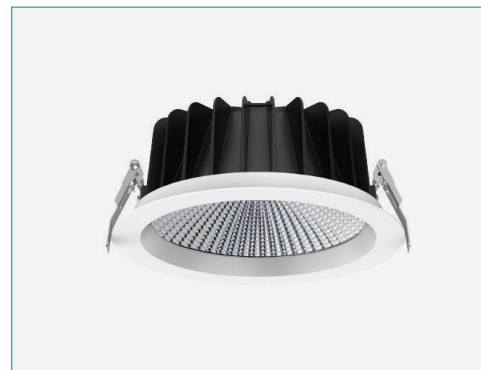

TECHNICAL INFORMATIONS

BRIL XL

42W 4000K

Downlight dimável com design elegante e alta proteção.
 Downlight dimmable with stylish design and high protection.
 Downlight regulable con diseño elegante y alta protección.

ILAR-01843

| REFERENCE | | DIMENSION & WEIGHT | | PHOTOMETRICAL DATA | |
|------------------------------------|----------------|--|-------------|------------------------|---------|
| LED Type | LED COB | Dimension (A) | 225mm | Total Luminous Flux | 4620lm |
| Mounting Type | Recessed | Dimension (B) | 87mm | Luminous Efficacy | 110lm/w |
| Body Material | Aluminium | Dimension (C) | 181mm | Beam Angle | 60° |
| Housing Colour | White RAL9016 | Dimension (D) | 193,5mm | Colour Temperature | 4000K |
| Body Shape | Round | Cutout | Ø200-Ø210mm | Colour Rendering Index | ≥80 |
| Nominal Lifetime (EOL end of life) | 75000H | Net Weight | 0,96kg | | |
| Dimmable | YES | Gross Weight | 1,13kg | | |
| Dimming Options | NODIM | | | | |
| ELECTRICAL AND OPERATING DATA | | ENERGY LABEL & STANDARS | | CERTIFICATIONS | |
| Nominal Wattage | 42W | Energy Label | - | CE | YES |
| Nominal Voltage | 220-240V | Energy Consumption KWH/1000H | - | Warranty | 3 YEARS |
| Operating Frequency | 50/60Hz | Type of Protection | IP54 | | |
| Power Factor | ≥0.9 | Protection Class | Class II | | |
| Operating Temperature | -20°C to +45°C | Protection Class IK (shock resistance) | IK03 | | |
| Starting Time 100% ON | 0.0001s | | | | |
| ON/OFF Cycles | 100.000 | | | | |

SIZE

Designed by Aronlight in Portugal. Made in PRC