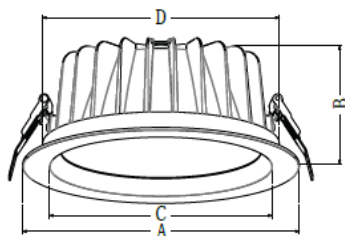

ILAR-01843

| REFERENCE | | DIMENSION & WEIGHT | | PHOTOMETRICAL DATA | |
|------------------------------------|----------------|--|-------------|------------------------|---------|
| LED Type | LED COB | Dimension (A) | 225mm | Total Luminous Flux | 4620lm |
| Mounting Type | Recessed | Dimension (B) | 87mm | Luminous Efficacy | 110lm/w |
| Body Material | Aluminium | Dimension (C) | 181mm | Beam Angle | 60° |
| Housing Colour | White RAL9016 | Dimension (D) | 193,5mm | Colour Temperature | 4000K |
| Body Shape | Round | Cutout | Ø200-Ø210mm | Colour Rendering Index | ≥80 |
| Nominal Lifetime (EOL end of life) | 75000H | Net Weight | 0,96kg | | |
| Dimmable | YES | Gross Weight | 1,13kg | | |
| Dimming Options | NODIM | | | | |
| ELECTRICAL AND OPERATING DATA | | ENERGY LABEL & STANDARS | | CERTIFICATIONS | |
| Nominal Wattage | 42W | Energy Label | - | CE | YES |
| Nominal Voltage | 220-240V | Energy Consumption KWH/1000H | - | Warranty | 3 YEARS |
| Operating Frequency | 50/60Hz | Type of Protection | IP54 | | |
| Power Factor | ≥0.9 | Protection Class | Class II | | |
| Operating Temperature | -20°C to +45°C | Protection Class IK (shock resistance) | IK03 | | |
| Starting Time 100% ON | 0.0001s | | | | |
| ON/OFF Cycles | 100.000 | | | | |

SIZE

Designed by Aronlight in Portugal. Made in PRC